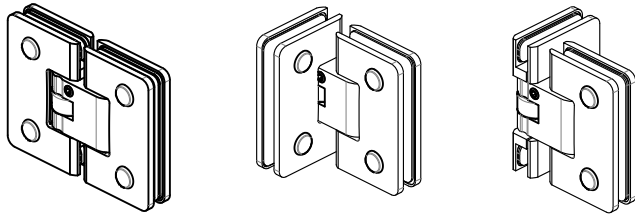

# SHOWER BOXES

8505R

GLASS

Tools required

6-8-10

1

SEALS

2

3

REG

4

lock

5