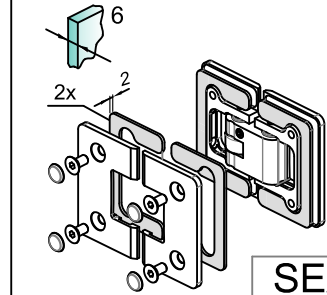

# SHOWER BOXES

8505R

GLASS

Tools required

6-8-10

1

SEALS

2

3

REG

4

lock

5