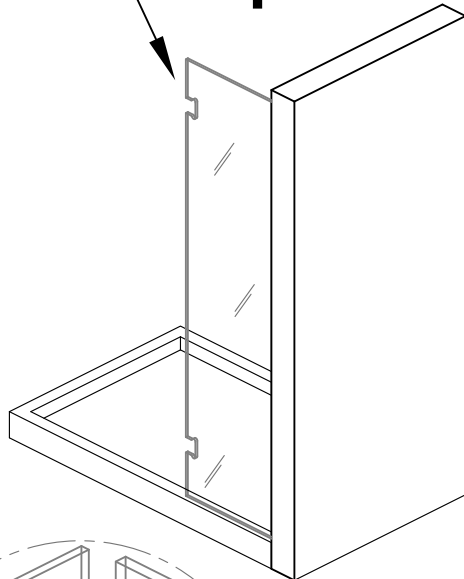

# SHOWER BOXES

8505R

GLASS

Tools required

6-8-10

1

SEALS

2