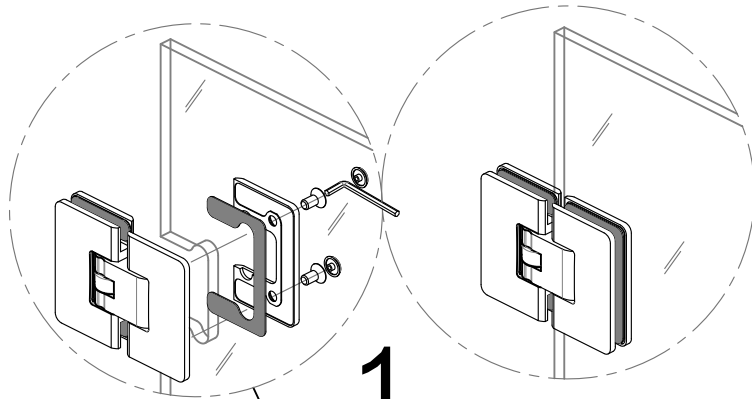

# SHOWER BOXES

8505R

GLASS

Tools required

6-8-10

1

SEALS

2