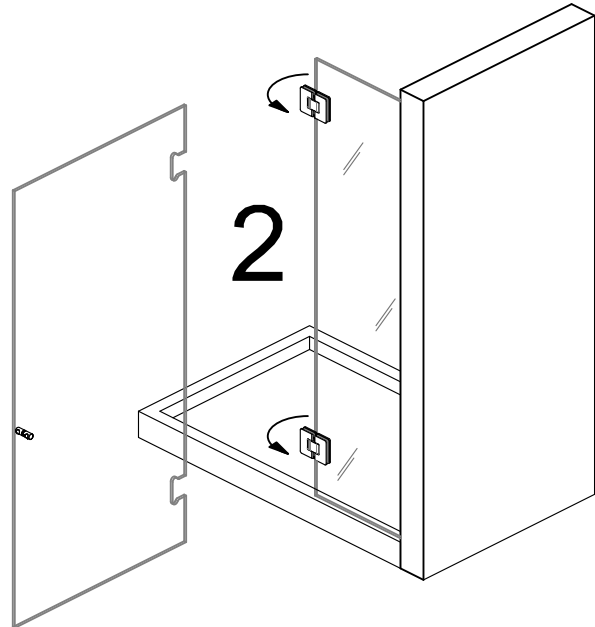

# SHOWER BOXES

8505R

GLASS

Tools required

6-8-10

1

SEALS

2

3

REG

4

lock

5