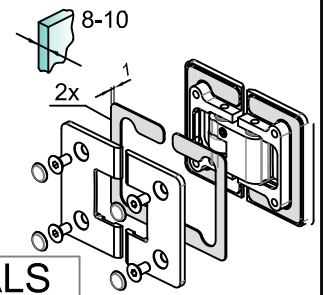

# SHOWER BOXES

8505R

GLASS

Tools required

6-8-10

1

SEALS

2

3

REG

4

lock

5