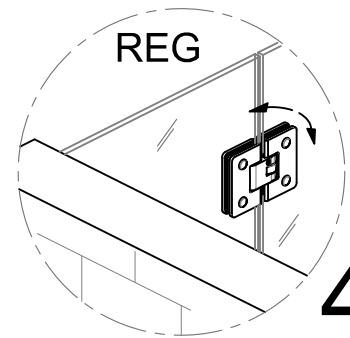

SHOWER BOXES

8505R

GLASS

Tools required

6-8-10

1

SEALS

2

3

REG

4

lock

5