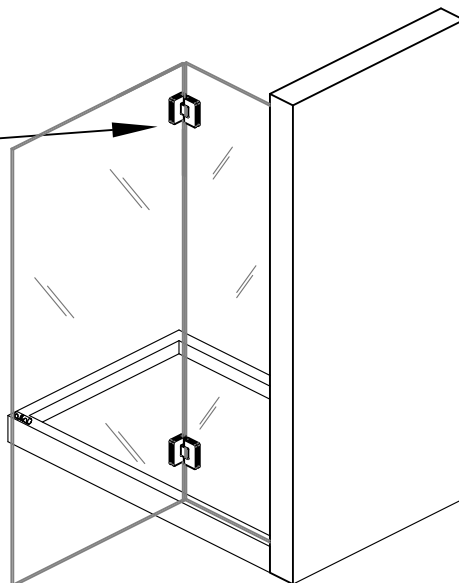

SHOWER BOXES

8505R

GLASS

Tools required

6-8-10

1

SEALS

2

3

REG

4

lock

5