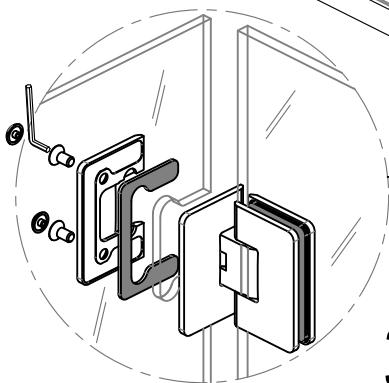

# SHOWER BOXES

8505R

GLASS

Tools required

6-8-10

1

SEALS

2

3

REG

4

lock

5