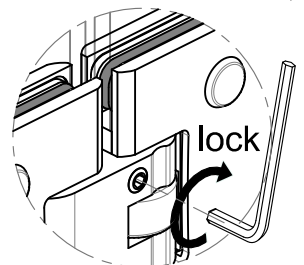

# SHOWER BOXES

8505R

GLASS

Tools required

6-8-10

1

SEALS

2

3

REG

4

lock

5